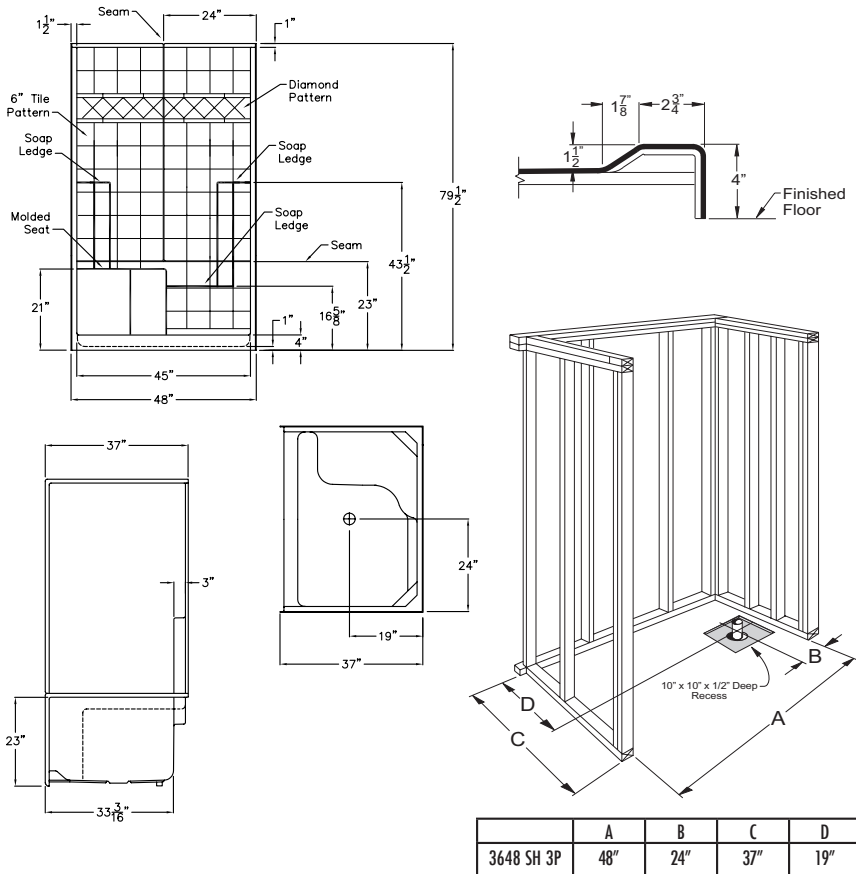

## RBS 3648 SH 1S 3P 4.0

OD: 48" x 37" x 79.5"

Enclosure: up to 45" x 74"

Threshold: 4" Easy Step Dam

Handed By: Seat L/R