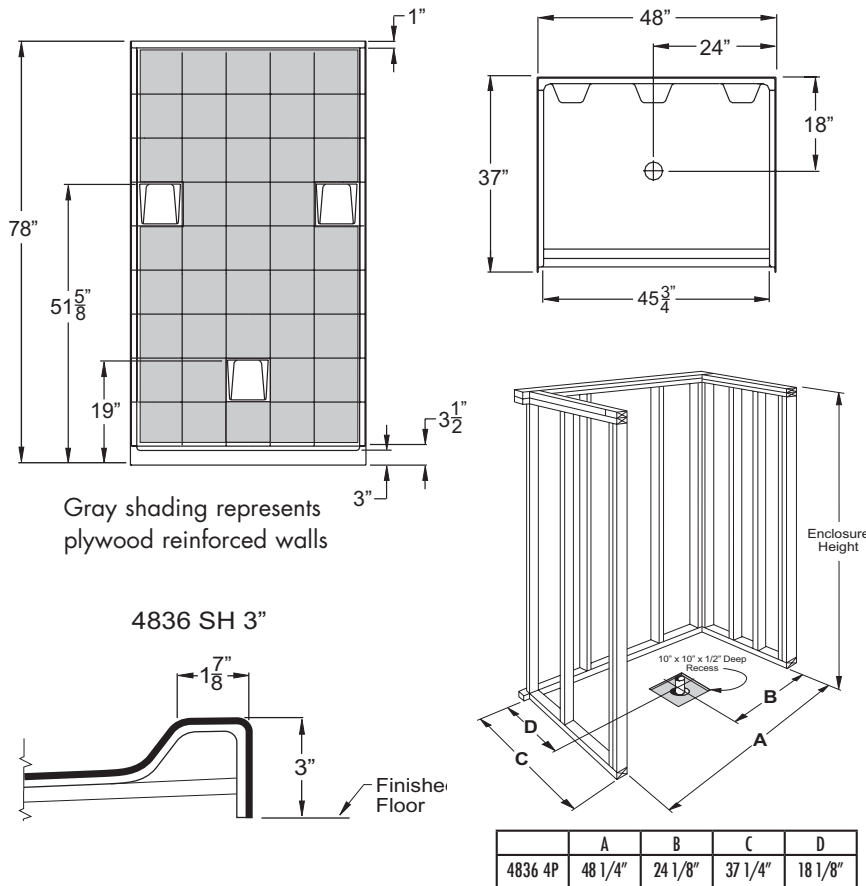

## RBS 4836 SH 4P 3.0

OD: 48" x 37" x 78"

Enclosure: up to 45.75" x 72.75"

Threshold: 3" Easy Step Dam

Handed By: Center Drain