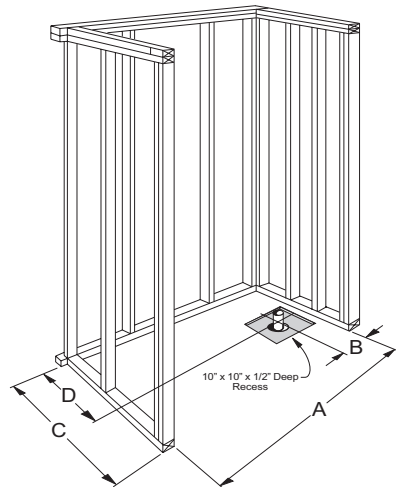

RBS 6032 SH 1S 3P 4.0

OD: 60" x 33" x 77"

Enclosure: up to 55.75" x 68.25"

Threshold: 4" Easy Step Dam

Handed By: Comfort Height 21" Seat L/R

Weight: 300

Load Factor: 1.05

Many Ways to Accessorize!

RBS 6032 SH 1S 3P 4.0

OD: 60" x 33" x 77"

Enclosure: up to 55.75" x 68.25"

Threshold: 4" Easy Step Dam

Handed By: Seat L/R

	A	B	C	D
6032 SH 1S 3P	60 1/4"	9 1/2"	33 1/4"	15 7/8"

PACKAGING DETAILS

- Compact, Durable Carton Packaging for Easy Handling