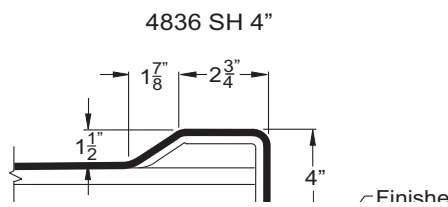

RBS 6032 SH 1S 3P 4.0

OD: 60" x 33" x 77"

Enclosure: up to 55.75" x 68.25"

Threshold: 4" Easy Step Dam

Handed By: Comfort Height 21" Seat L/R

Weight: 300

Load Factor: 1.05

Many Ways to Accessorize!

RBS 6032 SH 1S 3P 4.0

OD: 60" x 33" x 77"

Enclosure: up to 55.75" x 68.25"

Threshold: 4" Easy Step Dam

Handed By: Seat L/R

	A	B	C	D
6032 SH 1S 3P	60 1/4"	9 1/2"	33 1/4"	15 7/8"

PACKAGING DETAILS

- Compact, Durable Carton Packaging for Easy Handling