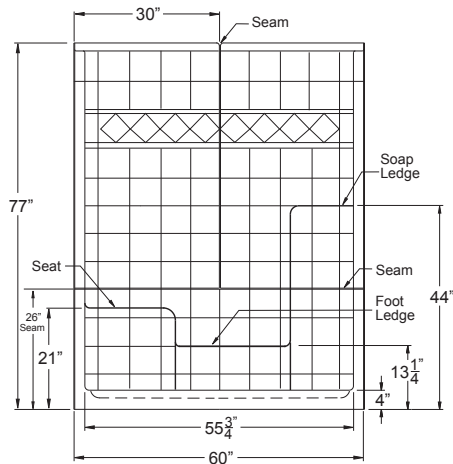

RBS 6032 SH 1S 3P 4.0

OD: 60" x 33" x 77"

Enclosure: up to 55.75" x 68.25"

Threshold: 4" Easy Step Dam

Handed By: Seat L/R

	A	B	C	D
6032 SH 1S 3P	60 1/4"	9 1/2"	33 1/4"	15 7/8"

PACKAGING DETAILS

- Compact, Durable Carton Packaging for Easy Handling