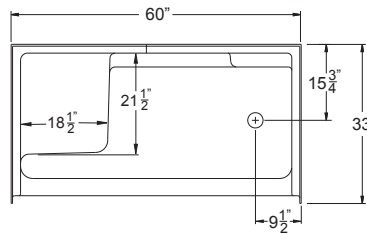

RBS 6032 SH 1S 3P 4.0

OD: 60" x 33" x 77"

Enclosure: up to 55.75" x 68.25"

Threshold: 4" Easy Step Dam

Handed By: Seat L/R

	A	B	C	D
6032 SH 1S 3P	60 1/4"	9 1/2"	33 1/4"	15 7/8"

PACKAGING DETAILS

- Compact, Durable Carton Packaging for Easy Handling