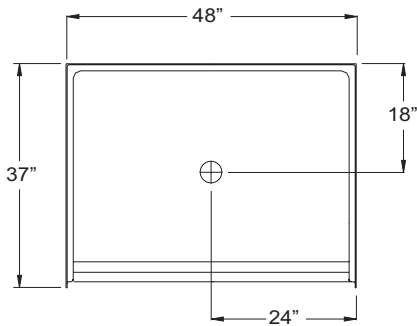

RBSP 4836 BF .875

OD: 48" x 37" x 4.5"

*Threshold: 7/8" Change of Level**

Handed By: Center Drain

Weight: 56

Load Factor: .18

* Change of Level Threshold has a manageable 1/4" vertical rise to easily coordinate with minimum finished flooring.

RBSP 4836 BF .875

OD: 48" x 37" x 4.5"

Threshold: 7/8" Change of Level*

Handed By: Center Drain

* Change of Level Threshold has a manageable 1/4" vertical rise to easily coordinate with minimum finished flooring.