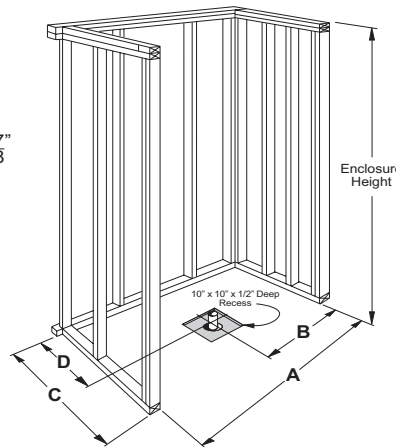

RBSP 4836 BF .875

OD: 48" x 37" x 4.5"

*Threshold: 7/8" Change of Level**

Handed By: Center Drain

Weight: 56

Load Factor: .18

* Change of Level Threshold has a manageable 1/4" vertical rise to easily coordinate with minimum finished flooring.

RBSP 4836 BF .875

OD: 48" x 37" x 4.5"

Threshold: 7/8" Change of Level*

Handed By: Center Drain

* Change of Level Threshold has a manageable 1/4" vertical rise to easily coordinate with minimum finished flooring.