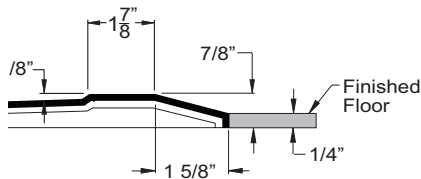

RBSP 4836 BF .875

OD: 48" x 37" x 4.5"

*Threshold: 7/8" Change of Level**

Handed By: Center Drain

Weight: 56

Load Factor: .18

* Change of Level Threshold has a manageable 1/4" vertical rise to easily coordinate with minimum finished flooring.

RBSP 4836 BF .875

OD: 48" x 37" x 4.5"

Threshold: 7/8" Change of Level*

Handed By: Center Drain

* Change of Level Threshold has a manageable 1/4" vertical rise to easily coordinate with minimum finished flooring.