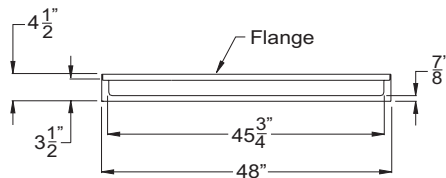

RBSP 4836 BF .875

OD: 48" x 37" x 4.5"

*Threshold: 7/8" Change of Level**

Handed By: Center Drain

Weight: 56

Load Factor: .18

* Change of Level Threshold has a manageable 1/4" vertical rise to easily coordinate with minimum finished flooring.

RBSP 4836 BF .875

OD: 48" x 37" x 4.5"

Threshold: 7/8" Change of Level*

Handed By: Center Drain

* Change of Level Threshold has a manageable 1/4" vertical rise to easily coordinate with minimum finished flooring.